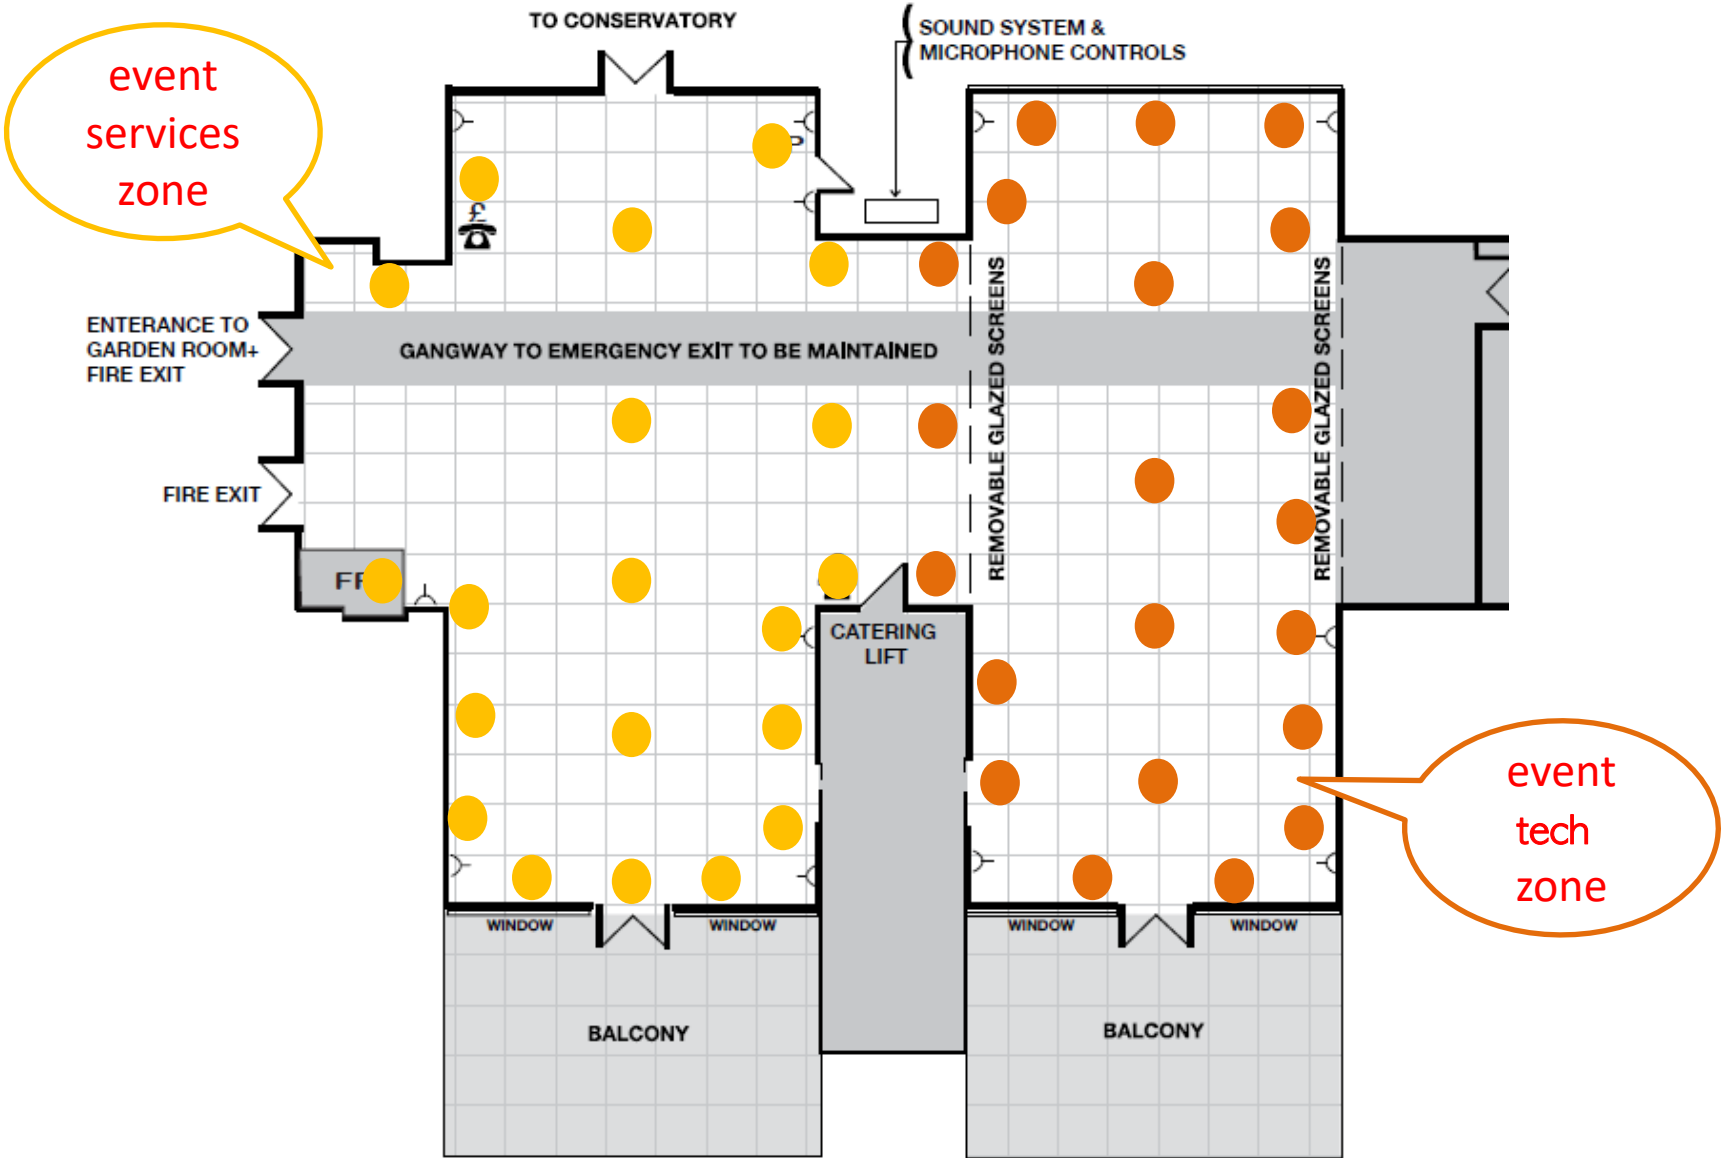

GARDEN ROOM – LEVEL 3

event services zone

event tech zone

VIEW OF LAKESIDE TERRACE

Floorplan not to scale

Media
Partner
Zone

venue
zone