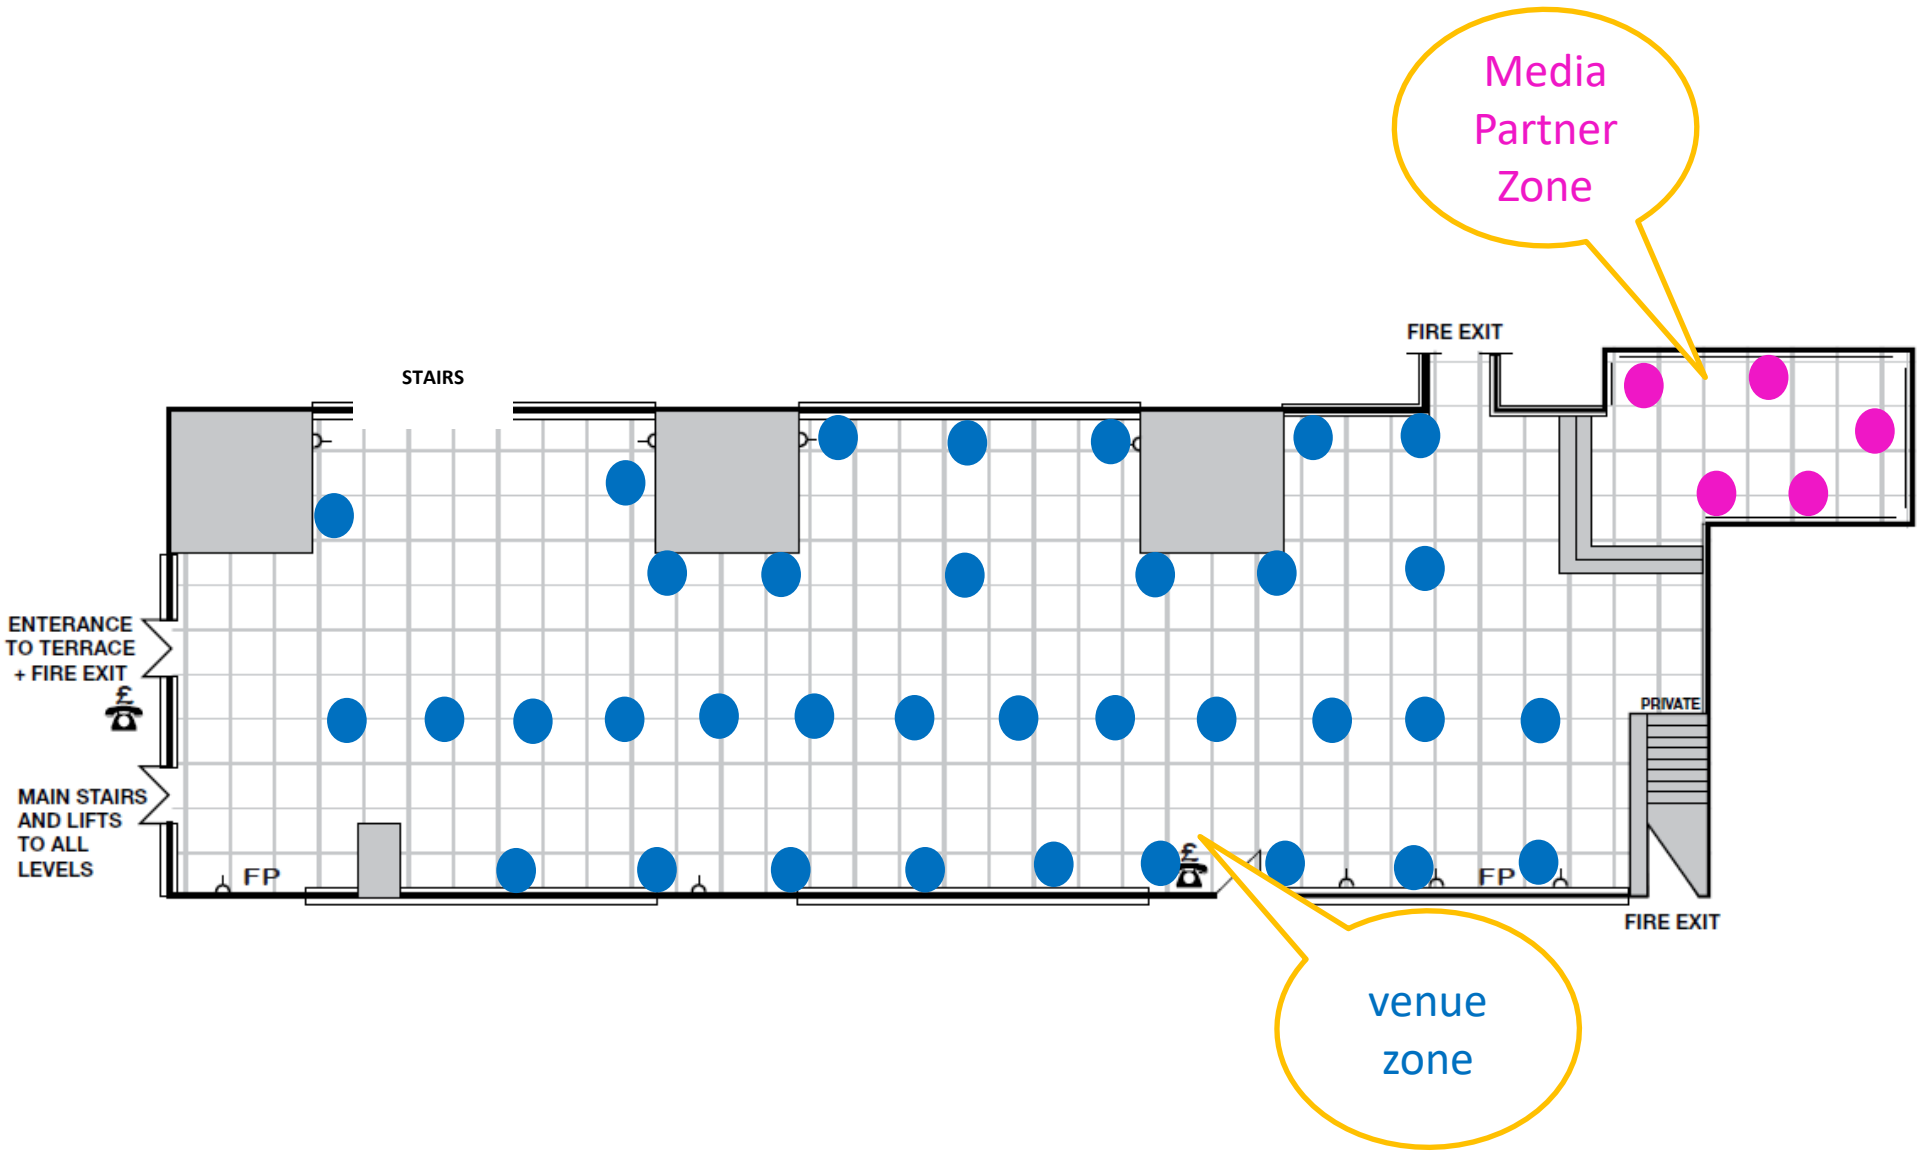

GARDEN ROOM – LEVEL 3

event services zone

event tech zone

VIEW OF LAKESIDE TERRACE

Floorplan not to scale

Media
Partner
Zone

venue
zone